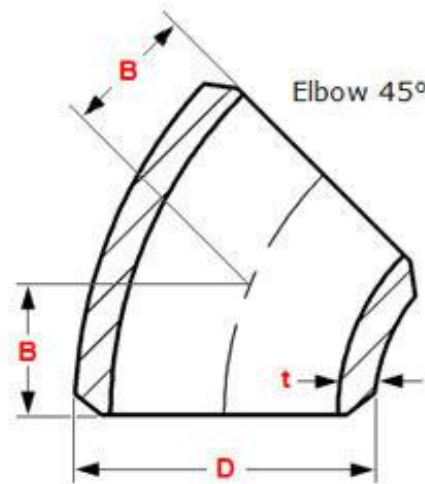

TSM Technology Co., Ltd.

5th Keji Road, Gaoxin District, Xi'an City, China
 Tel: 0086 29 87547434 Fax: 0086 29 87547434

DIMENSIONS OF ASME B 16.9 BUTTWELD 45° LONG RADIUS ELBOW

NPS	O.D.	45 degrees Long Radius Center-to-End B	45 degrees 3D Center-to-End B
1/2	21.3	16	-
3/4	26.7	19	24
1	33.4	22	31
1¼	42.2	25	39
1½	48.3	29	47
2	60.3	35	63
2½	73	44	79
3	88.9	51	95
3½	101.6	57	111
4	114.3	64	127
5	141.3	79	157

TSM Technology Co., Ltd.

5th Keji Road, Gaoxin District, Xi'an City, China
 Tel: 0086 29 87547434 Fax: 0086 29 87547434

DIMENSIONS OF ASME B 16.9 BUTTWELD 90° LONG RADIUS ELBOW

NPS	O.D. D	90 degrees Long Radius Center-to-End A	90 degrees 3D Center-to-End A
1/2	21.3	38	-
3/4	26.7	38	57
1	33.4	38	76
1¼	42.2	48	95
1½	48.3	57	114
2	60.3	76	152
2½	73	95	190
3	88.9	114	229
3½	101.6	133	267
4	114.3	152	305
5	141.3	190	381

TSM Technology Co., Ltd.

5th Keji Road, Gaoxin District, Xi'an City, China
 Tel: 0086 29 87547434 Fax: 0086 29 87547434

DIMENSIONS OF ASME B 16.9 BUTTWELD 180° LONG RADIUS ELBOW

NPS	O.D. D	180° Long Radius	
		Center to Center	Back to Face
		O	K
1/2	21.3	76	48
3/4	26.7	76	51
1	33.4	76	56
1¼	42.2	95	70
1½	48.3	114	83
2	60.3	152	106
2½	73	190	132
3	88.9	229	159
3½	101.6	267	184
4	114.3	305	210
5	141.3	381	262
6	168.3	457	313
8	219.1	610	414
10	273	762	518
12	323.8	914	619