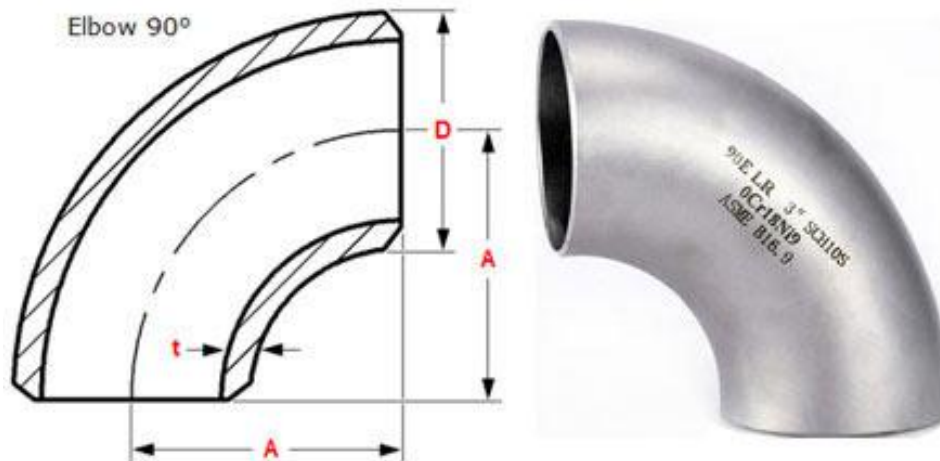

TSM Technology Co., Ltd.

5th Keji Road, Gaoxin District, Xi'an City, China
 Tel: 0086 29 87547434 Fax: 0086 29 87547434

DIMENSIONS OF ASME B 16.9 BUTTWELD 45° LONG RADIUS ELBOW

NPS	O.D.	45 degrees Long Radius Center-to-End B	45 degrees 3D Center-to-End B
1/2	21.3	16	-
3/4	26.7	19	24
1	33.4	22	31
1¼	42.2	25	39
1½	48.3	29	47
2	60.3	35	63
2½	73	44	79
3	88.9	51	95
3½	101.6	57	111
4	114.3	64	127
5	141.3	79	157

TSM Technology Co., Ltd.

5th Keji Road, Gaoxin District, Xi'an City, China
 Tel: 0086 29 87547434 Fax: 0086 29 87547434

DIMENSIONS OF ASME B 16.9 BUTTWELD 90° LONG RADIUS ELBOW

NPS	O.D. D	90 degrees Long Radius Center-to-End A	90 degrees 3D Center-to-End A
1/2	21.3	38	-
3/4	26.7	38	57
1	33.4	38	76
1¼	42.2	48	95
1½	48.3	57	114
2	60.3	76	152
2½	73	95	190
3	88.9	114	229
3½	101.6	133	267
4	114.3	152	305
5	141.3	190	381

TSM Technology Co., Ltd.

5th Keji Road, Gaoxin District, Xi'an City, China
 Tel: 0086 29 87547434 Fax: 0086 29 87547434

DIMENSIONS OF ASME B 16.9 BUTTWELD 180° LONG RADIUS ELBOW

NPS	O.D. D	180° Long Radius	
		Center to Center	Back to Face
		O	K
1/2	21.3	76	48
3/4	26.7	76	51
1	33.4	76	56
1¼	42.2	95	70
1½	48.3	114	83
2	60.3	152	106
2½	73	190	132
3	88.9	229	159
3½	101.6	267	184
4	114.3	305	210
5	141.3	381	262
6	168.3	457	313
8	219.1	610	414
10	273	762	518
12	323.8	914	619