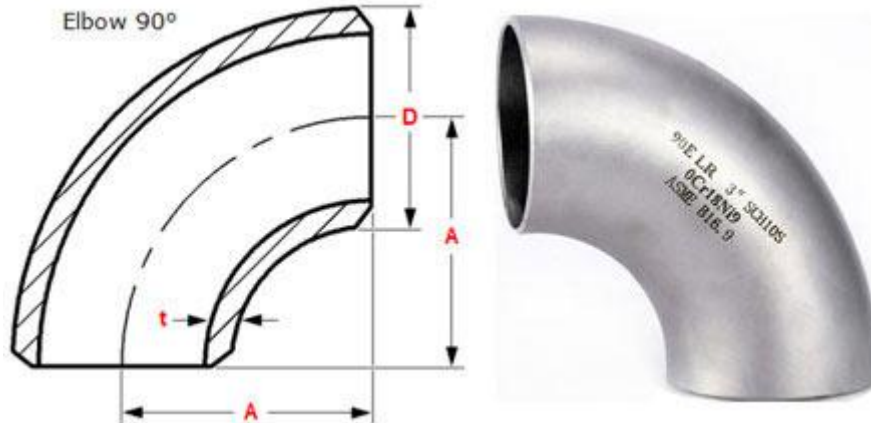

TSM Technology Co., Ltd.

5th Keji Road, Gaoxin District, Xi'an City, China
 Tel: 0086 29 87547434 Fax: 0086 29 87547434

DIMENSIONS OF ASME B 16.9 BUTTWELD 90° LONG RADIUS ELBOW

NPS	O.D. D	90 degrees Long Radius Center-to-End A	90 degrees 3D Center-to-End A
1/2	21.3	38	-
3/4	26.7	38	57
1	33.4	38	76
1¼	42.2	48	95
1½	48.3	57	114
2	60.3	76	152
2½	73	95	190
3	88.9	114	229
3½	101.6	133	267
4	114.3	152	305
5	141.3	190	381

TSM Technology Co., Ltd.

5th Keji Road, Gaoxin District, Xi'an City, China
 Tel: 0086 29 87547434 Fax: 0086 29 87547434

DIMENSIONS OF ASME B 16.9 BUTTWELD 180° LONG RADIUS ELBOW

NPS	O.D. D	180° Long Radius	
		Center to Center	Back to Face
		O	K
1/2	21.3	76	48
3/4	26.7	76	51
1	33.4	76	56
1¼	42.2	95	70
1½	48.3	114	83
2	60.3	152	106
2½	73	190	132
3	88.9	229	159
3½	101.6	267	184
4	114.3	305	210
5	141.3	381	262
6	168.3	457	313
8	219.1	610	414
10	273	762	518
12	323.8	914	619