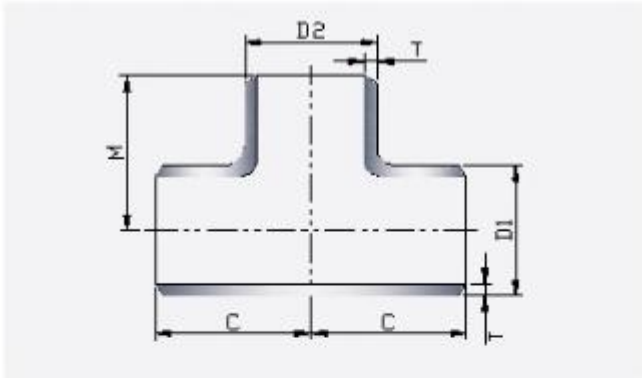

TSM Technology Co., Ltd.

5th Keji Road, Gaoxin District, Xi'an City, China
 Tel: 0086 29 87547434 Fax: 0086 29 87547434

Titanium Tee

► Straight Tee ◀

► Reducing Tee ◀

Nominal diameter		Outside diameter	Center to end	
DN	NPS	D1×D2	C	M
20×20	3/4×3/4	26.7×26.7	29	29
20×15	3/4×1/2	26.7×21.3	29	29
25×25	1×1	33.4×33.4	38	38
25×20	1×3/4	33.4×26.7	38	38
25×15	1×1/2	33.4×21.3	48	48
32×32	1.1/4×1.1/4	42.2×42.2	48	48