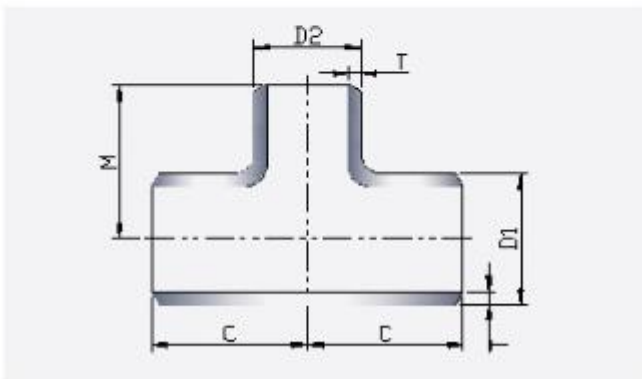

TSM Technology Co., Ltd.

5th Keji Road, Gaoxin District, Xi'an City, China
 Tel: 0086 29 87547434 Fax: 0086 29 87547434

Titanium Tee

► Straight Tee ◀

► Reducing Tee ◀

Nominal diameter		Outside diameter	Center to end	
DN	NPS	D1×D2	C	M
20×20	3/4×3/4	26.7×26.7	29	29
20×15	3/4×1/2	26.7×21.3	29	29
25×25	1×1	33.4×33.4	38	38
25×20	1×3/4	33.4×26.7	38	38
25×15	1×1/2	33.4×21.3	48	48
32×32	1.1/4×1.1/4	42.2×42.2	48	48